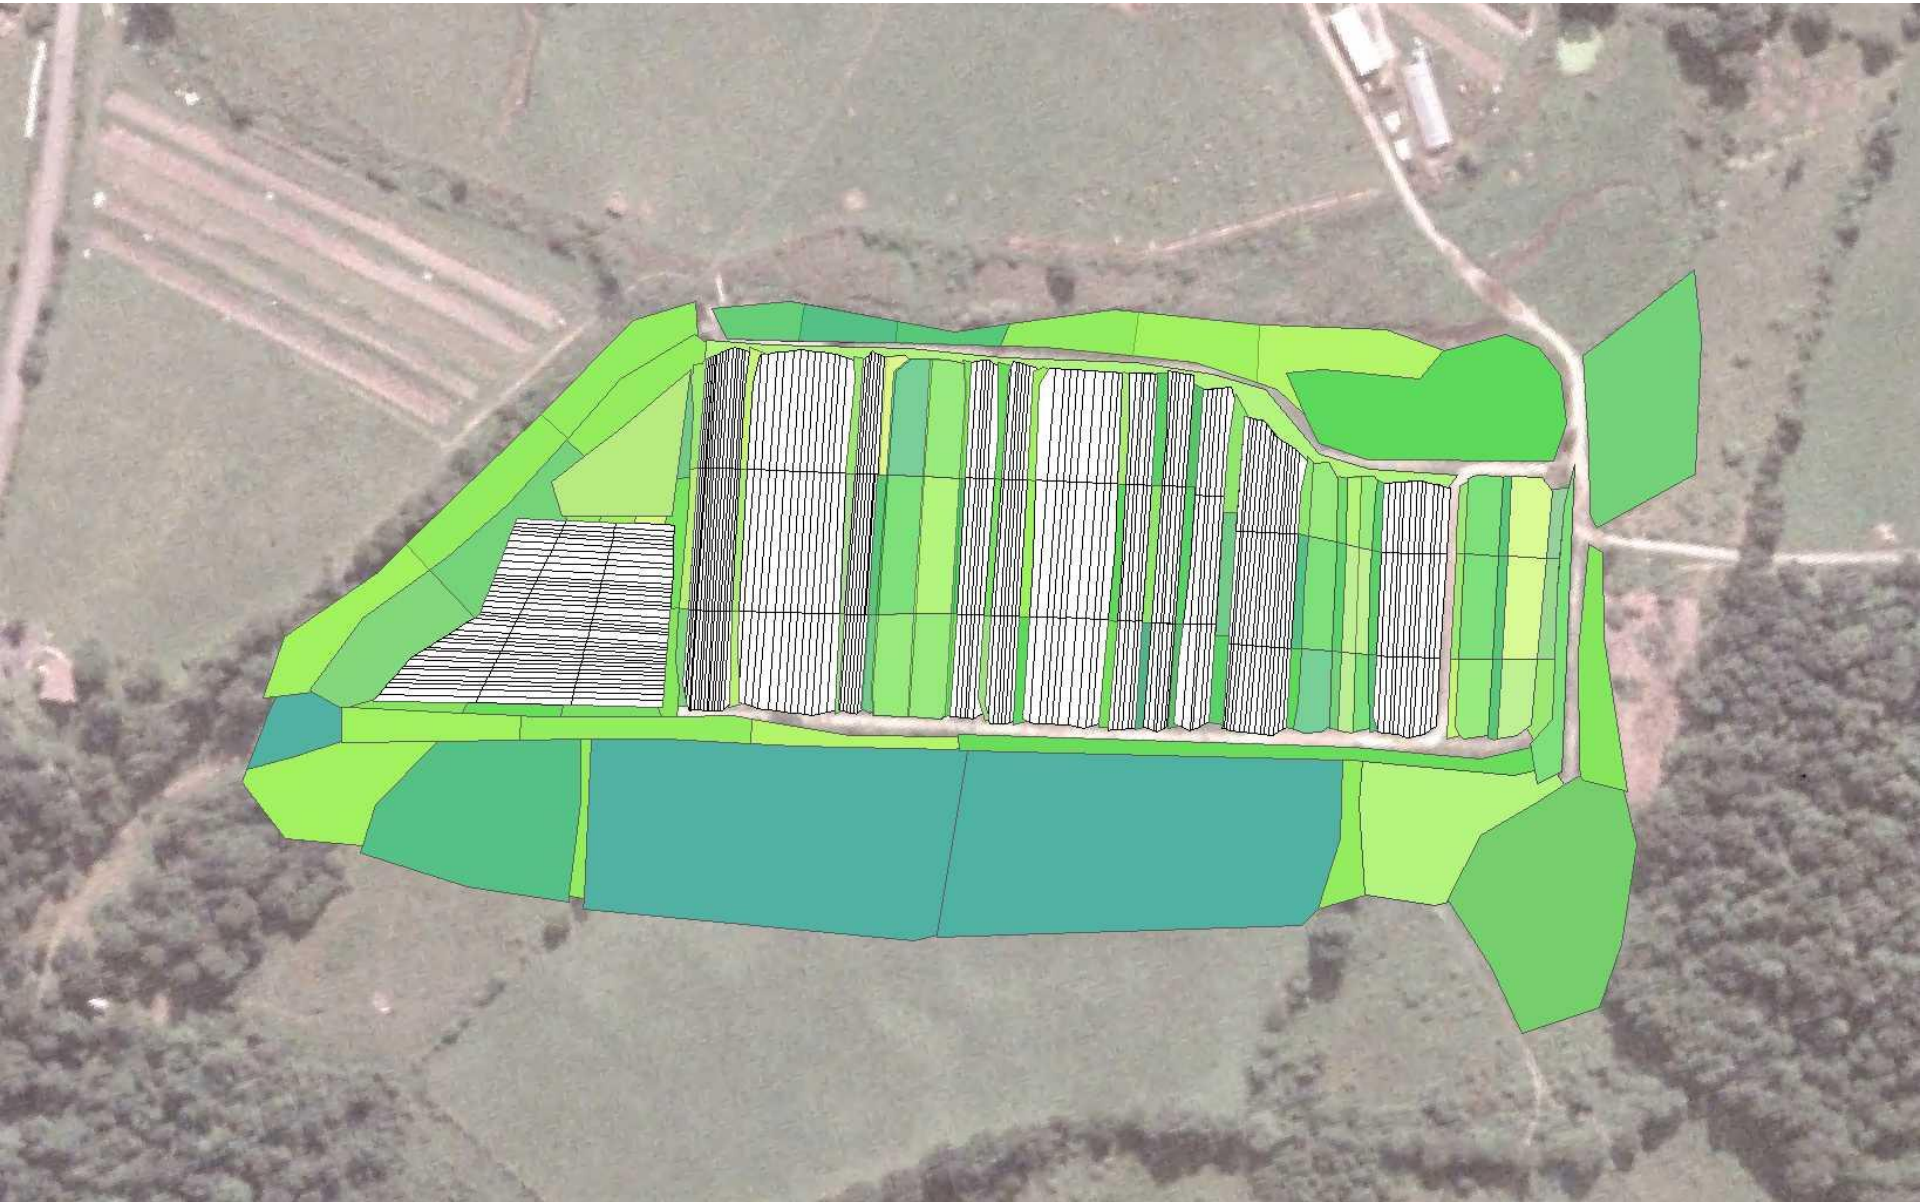

### Land Use

- Cover Crop
- Drive Strip
- Field Edge
- Fence Line
- Pasture + Other Short Grass
- Crops
- High Wet Meadow + Stream Edge
- Woods

11 May -14 June

**Leaf Hoppers**: Sweep Net Data; Darker = Denser

16 June – 14 July

**Leaf Hoppers**: Sweep Net Data; Darker = Denser

23 July – 10 Sept

**Leaf Hoppers**: Sweep Net Data; Darker = Denser

22 Sept – 14 Oct

**Leaf Hoppers**: Sweep Net Data; Darker = Denser

Colors in this map are not comparable to previous three, but darker still means denser.