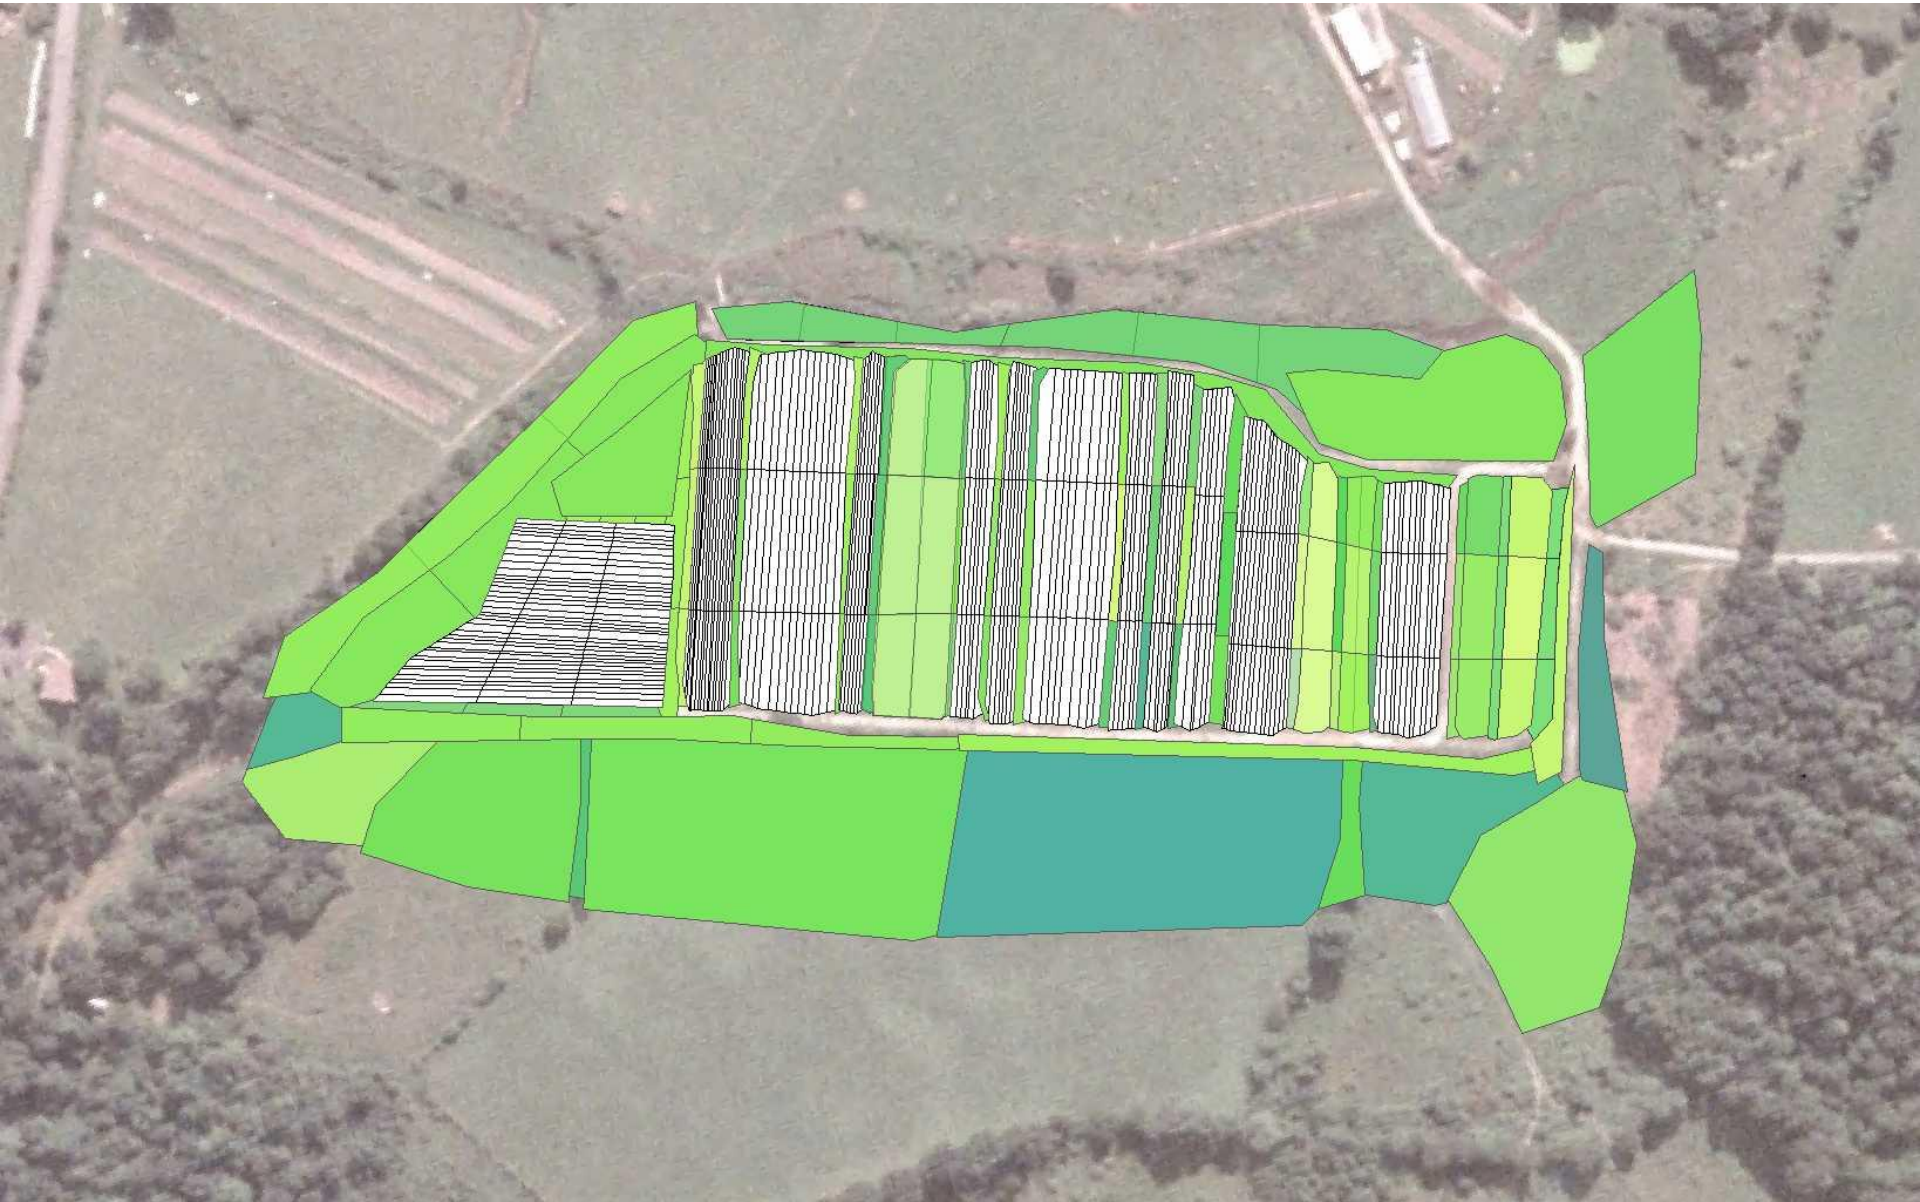

### Land Use

- Cover Crop
- Drive Strip
- Field Edge
- Fence Line
- Pasture + Other Short Grass
- Crops
- High Wet Meadow + Stream Edge
- Woods

11 May -14 June

**Leaf Hoppers**: Sweep Net Data; Darker = Denser

16 June – 14 July

**Leaf Hoppers**: Sweep Net Data; Darker = Denser

23 July – 10 Sept

**Leaf Hoppers**: Sweep Net Data; Darker = Denser

22 Sept – 14 Oct

**Leaf Hoppers**: Sweep Net Data; Darker = Denser

Colors in this map are not comparable to previous three, but darker still means denser.