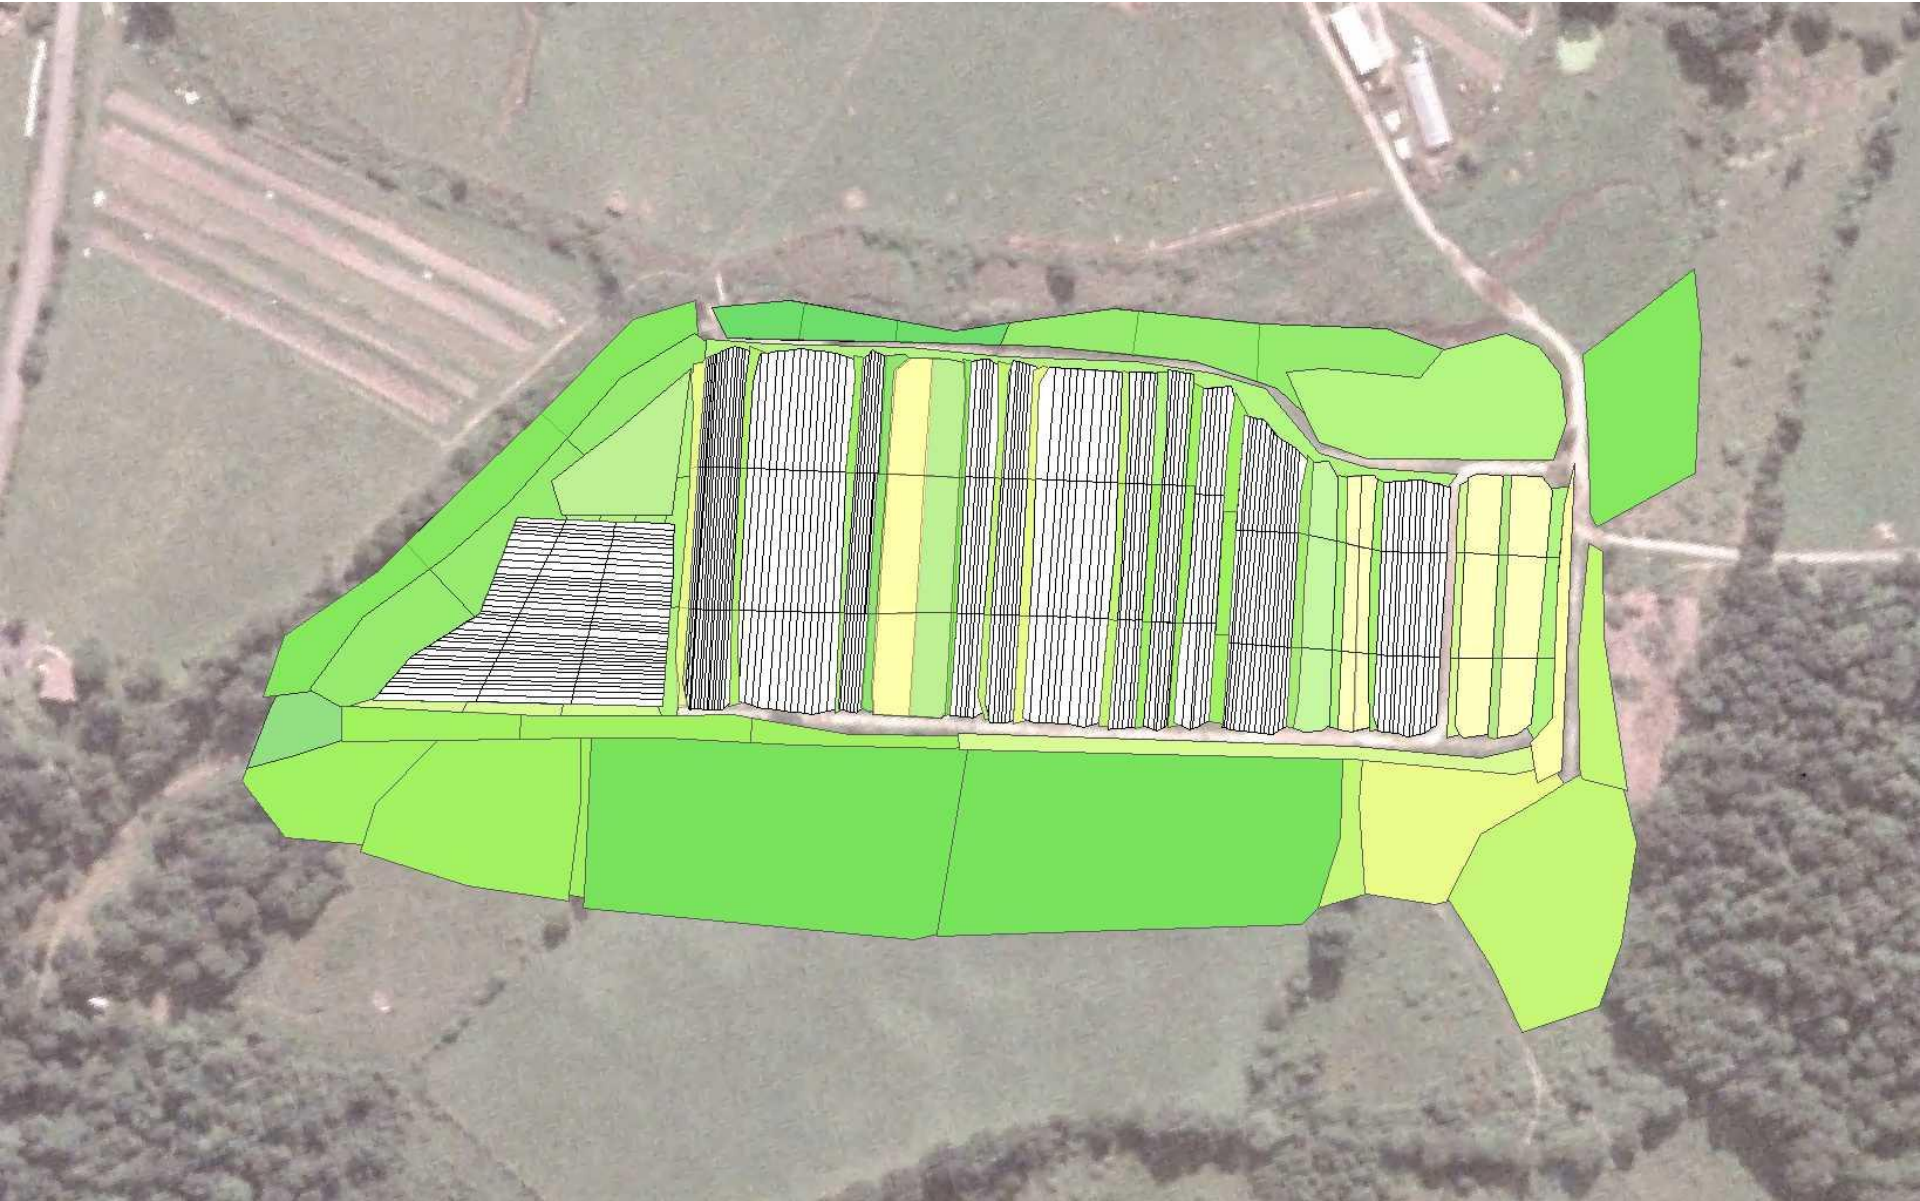

### Land Use

- Cover Crop
- Drive Strip
- Field Edge
- Fence Line
- Pasture + Other Short Grass
- Crops
- High Wet Meadow + Stream Edge
- Woods

11 May -14 June

**Leaf Hoppers**: Sweep Net Data; Darker = Denser

16 June – 14 July

**Leaf Hoppers**: Sweep Net Data; Darker = Denser

23 July – 10 Sept

**Leaf Hoppers**: Sweep Net Data; Darker = Denser

22 Sept – 14 Oct

**Leaf Hoppers**: Sweep Net Data; Darker = Denser

Colors in this map are not comparable to previous three, but darker still means denser.