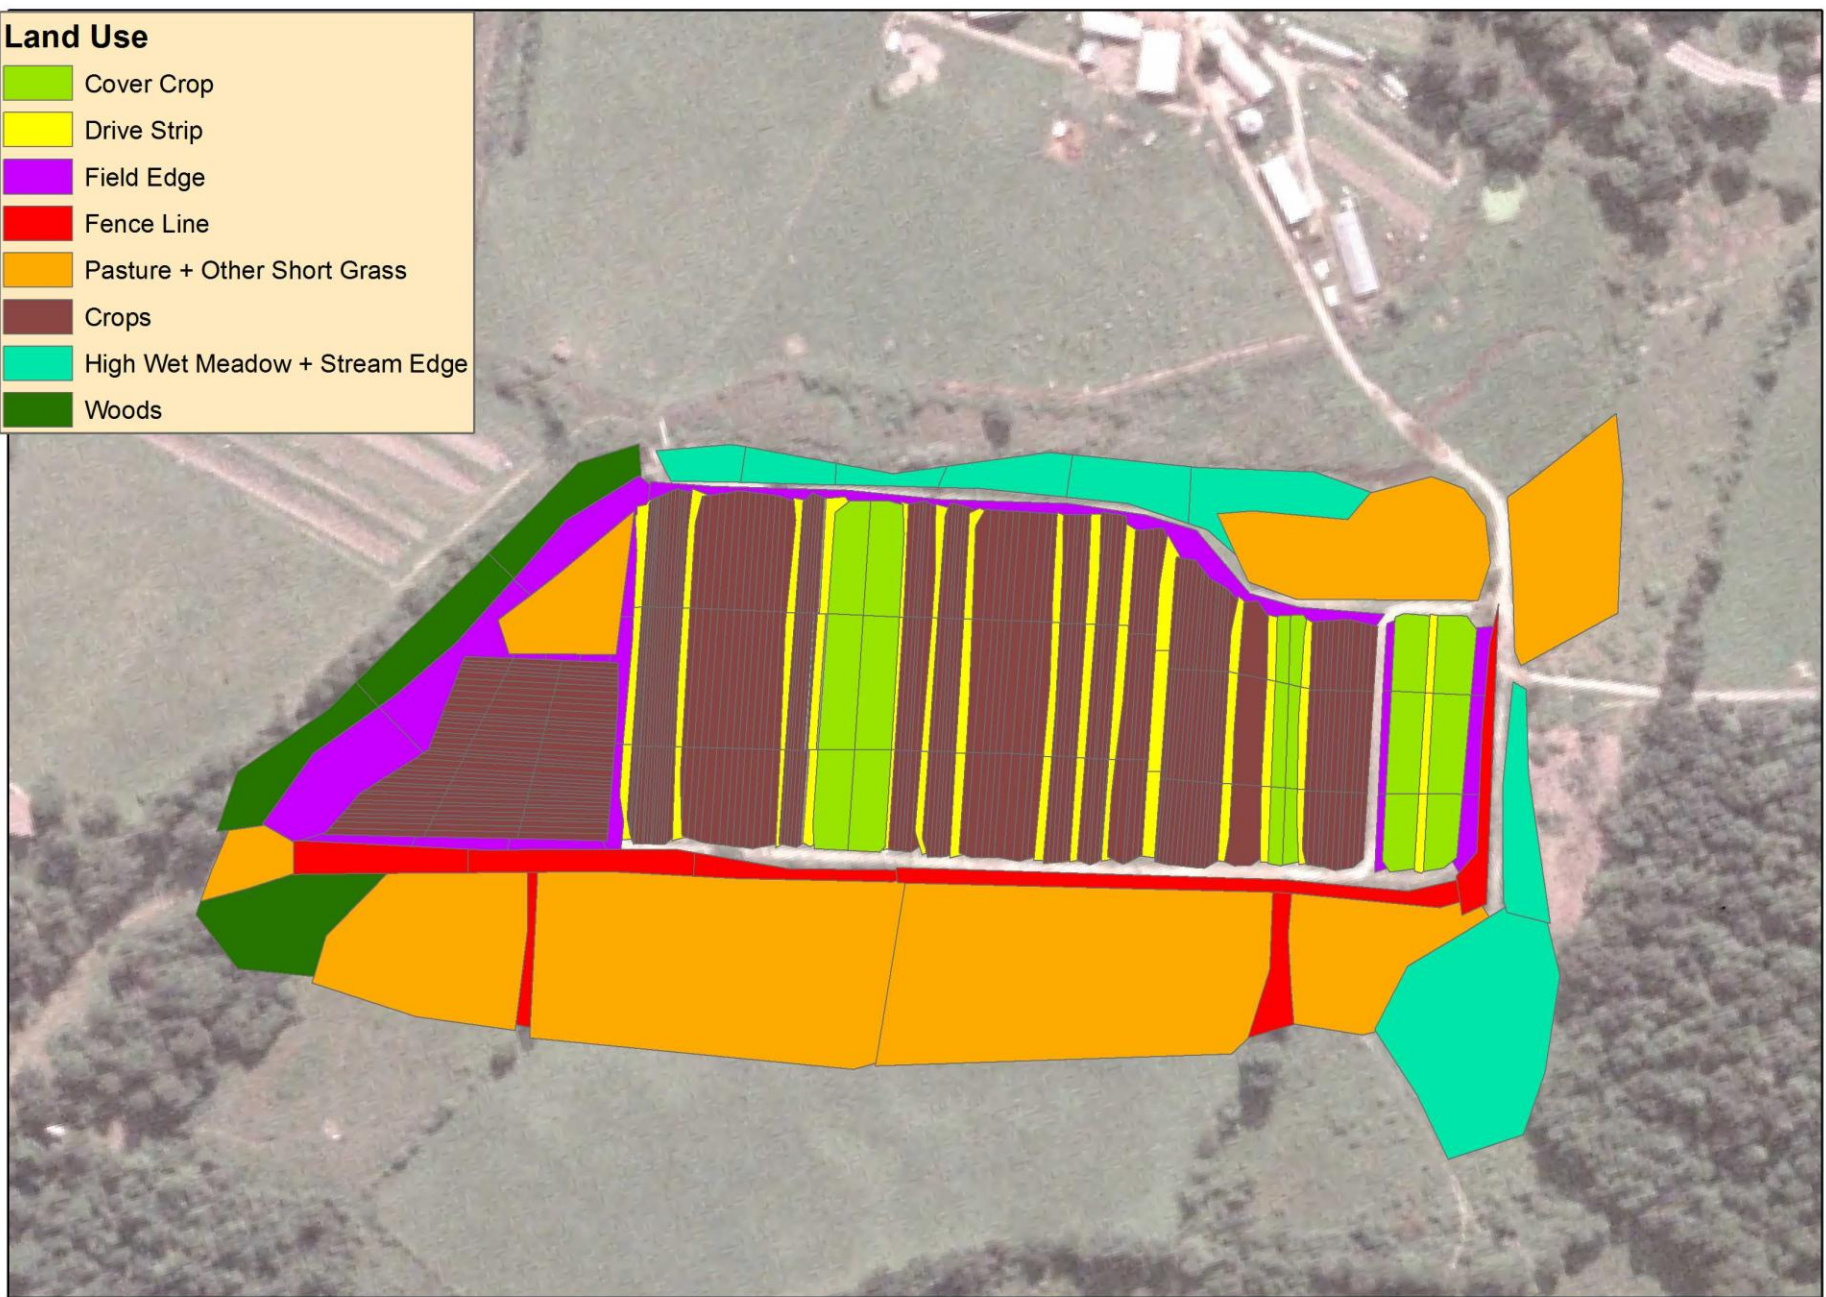

### Land Use

- Cover Crop
- Drive Strip
- Field Edge
- Fence Line
- Pasture + Other Short Grass
- Crops
- High Wet Meadow + Stream Edge
- Woods

11 May -14 June

**Leaf Hoppers**: Sweep Net Data; Darker = Denser

16 June – 14 July

**Leaf Hoppers**: Sweep Net Data; Darker = Denser

23 July – 10 Sept

**Leaf Hoppers**: Sweep Net Data; Darker = Denser

22 Sept – 14 Oct

**Leaf Hoppers**: Sweep Net Data; Darker = Denser

Colors in this map are not comparable to previous three, but darker still means denser.