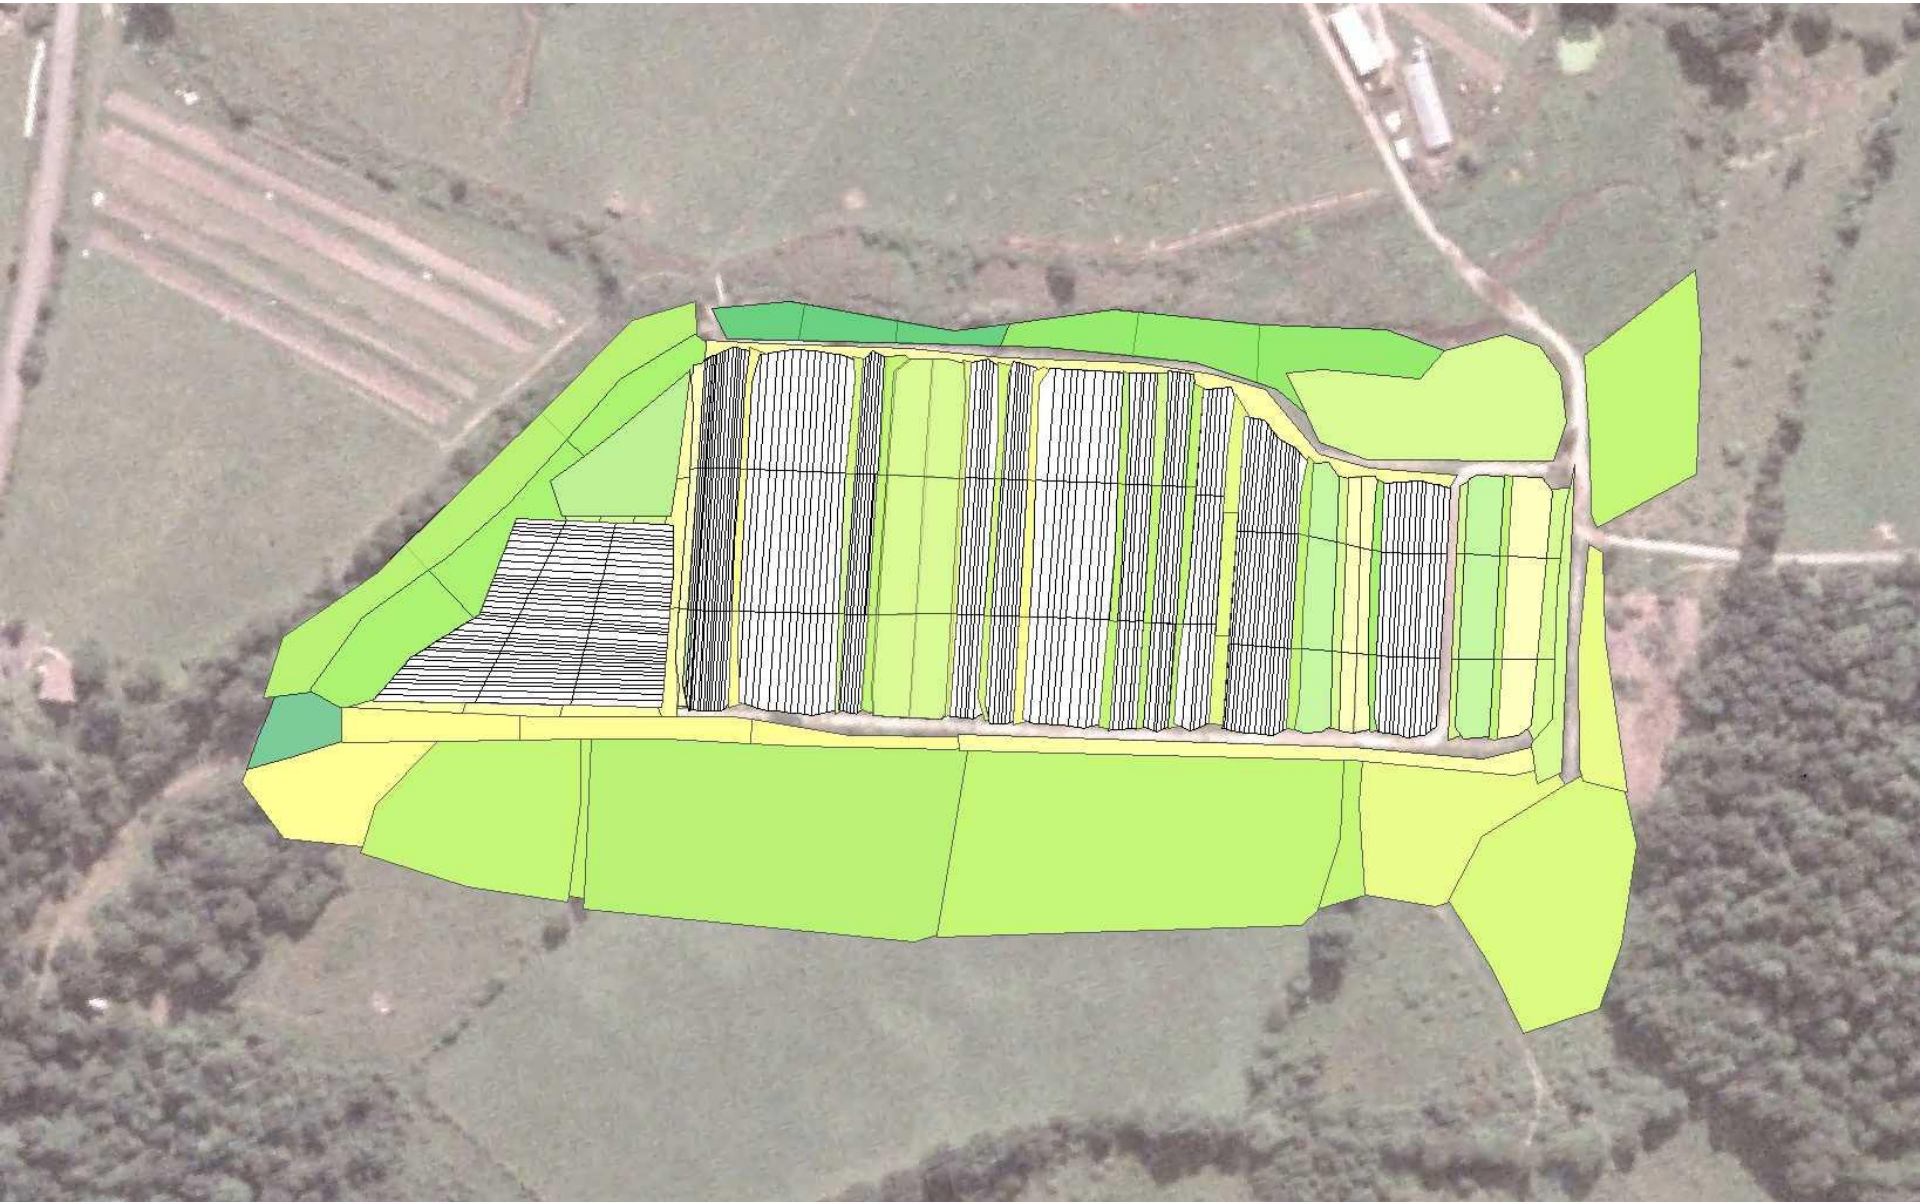

Land Use

- Cover Crop
- Drive Strip
- Field Edge
- Fence Line
- Pasture + Other Short Grass
- Crops
- High Wet Meadow + Stream Edge
- Woods

11 May -14 June

Plant Bugs: Sweep Net Data; Darker = Denser

16 June – 14 July

Plant Bugs: Sweep Net Data; Darker = Denser

23 July – 10 Sept

Plant Bugs: Sweep Net Data; Darker = Denser

22 Sept – 14 Oct

Plant Bugs: Sweep Net Data; Darker = Denser

Colors in this map are not comparable to previous three, but darker still means denser.