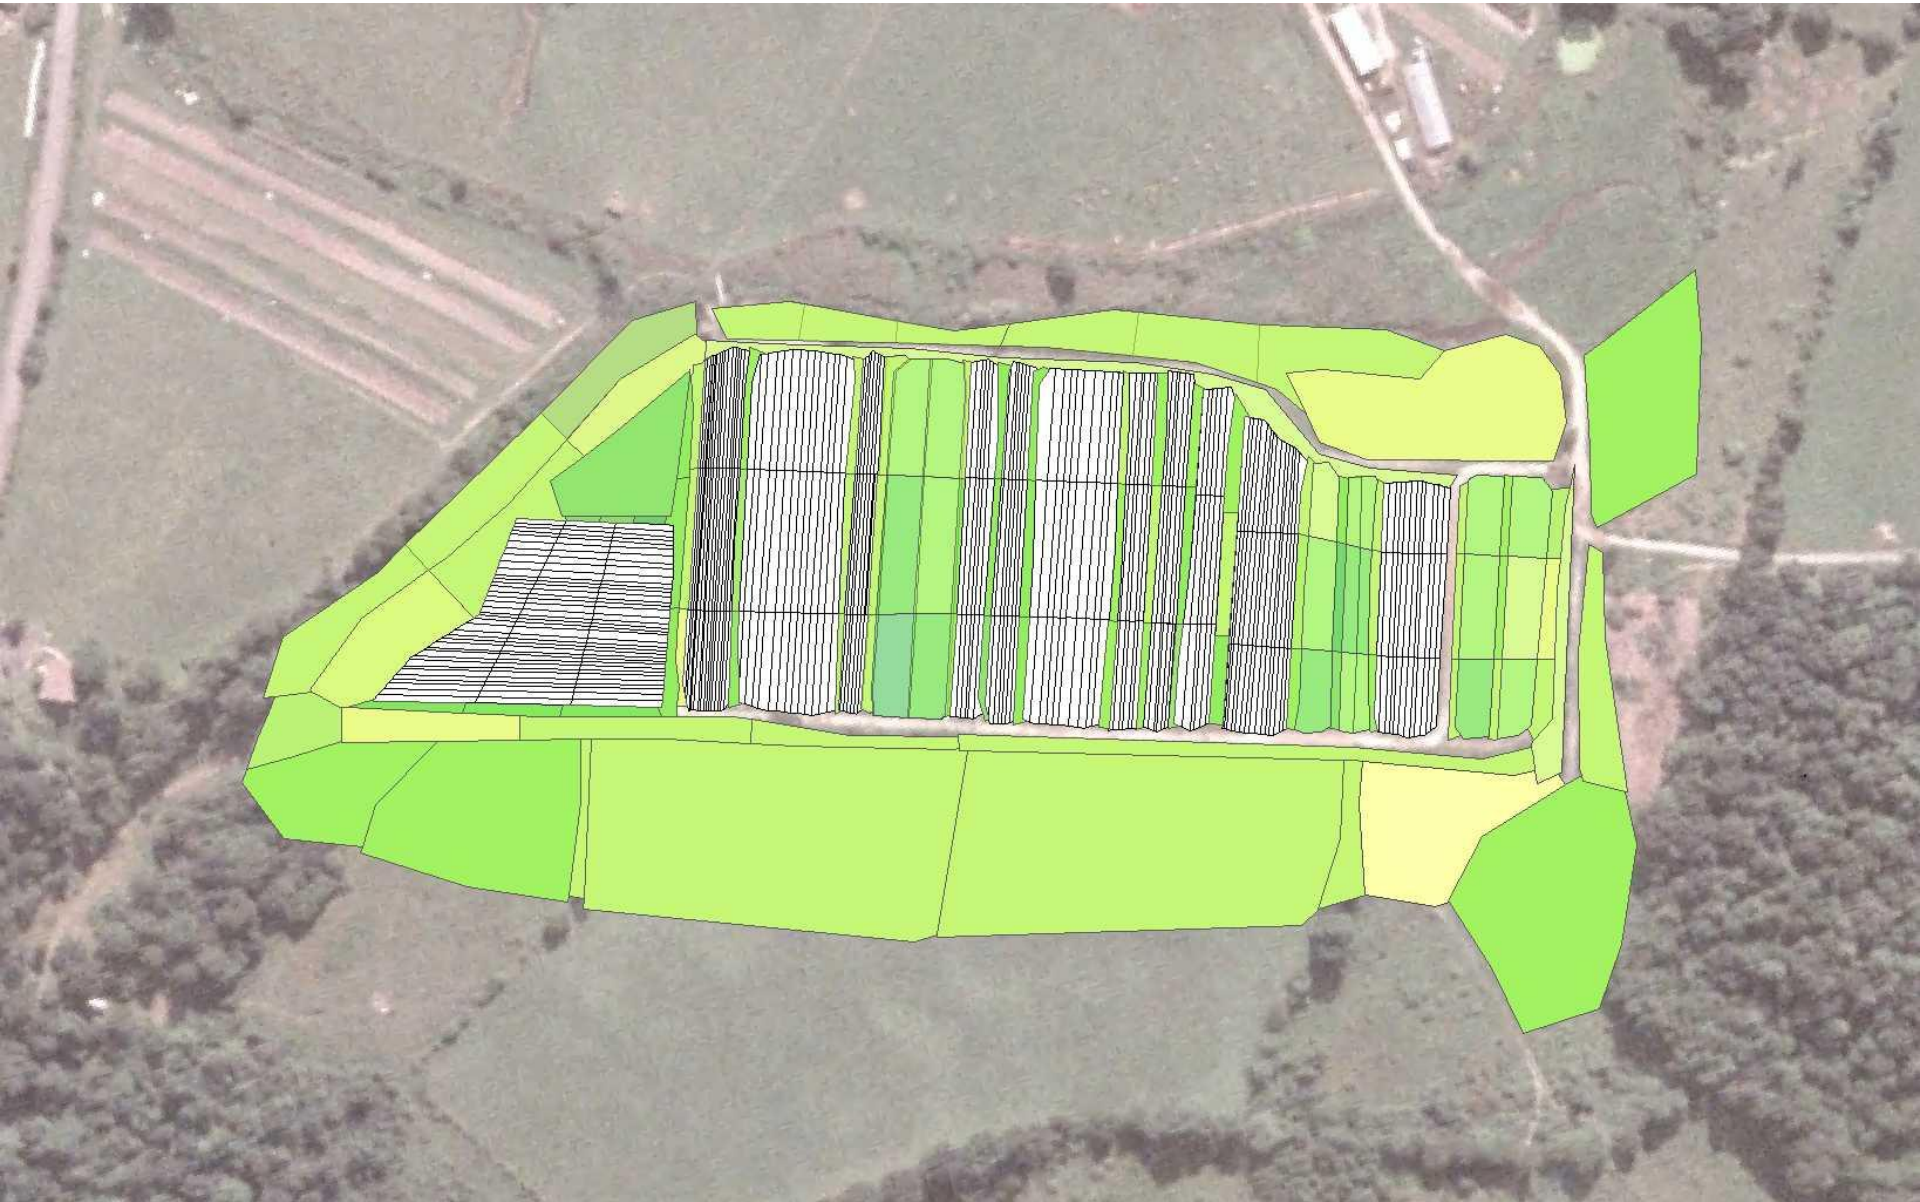

Land Use

- Cover Crop
- Drive Strip
- Field Edge
- Fence Line
- Pasture + Other Short Grass
- Crops
- High Wet Meadow + Stream Edge
- Woods

11 May -14 June

Plant Bugs: Sweep Net Data; Darker = Denser

16 June – 14 July

Plant Bugs: Sweep Net Data; Darker = Denser

23 July – 10 Sept

Plant Bugs: Sweep Net Data; Darker = Denser

22 Sept – 14 Oct

Plant Bugs: Sweep Net Data; Darker = Denser

Colors in this map are not comparable to previous three, but darker still means denser.