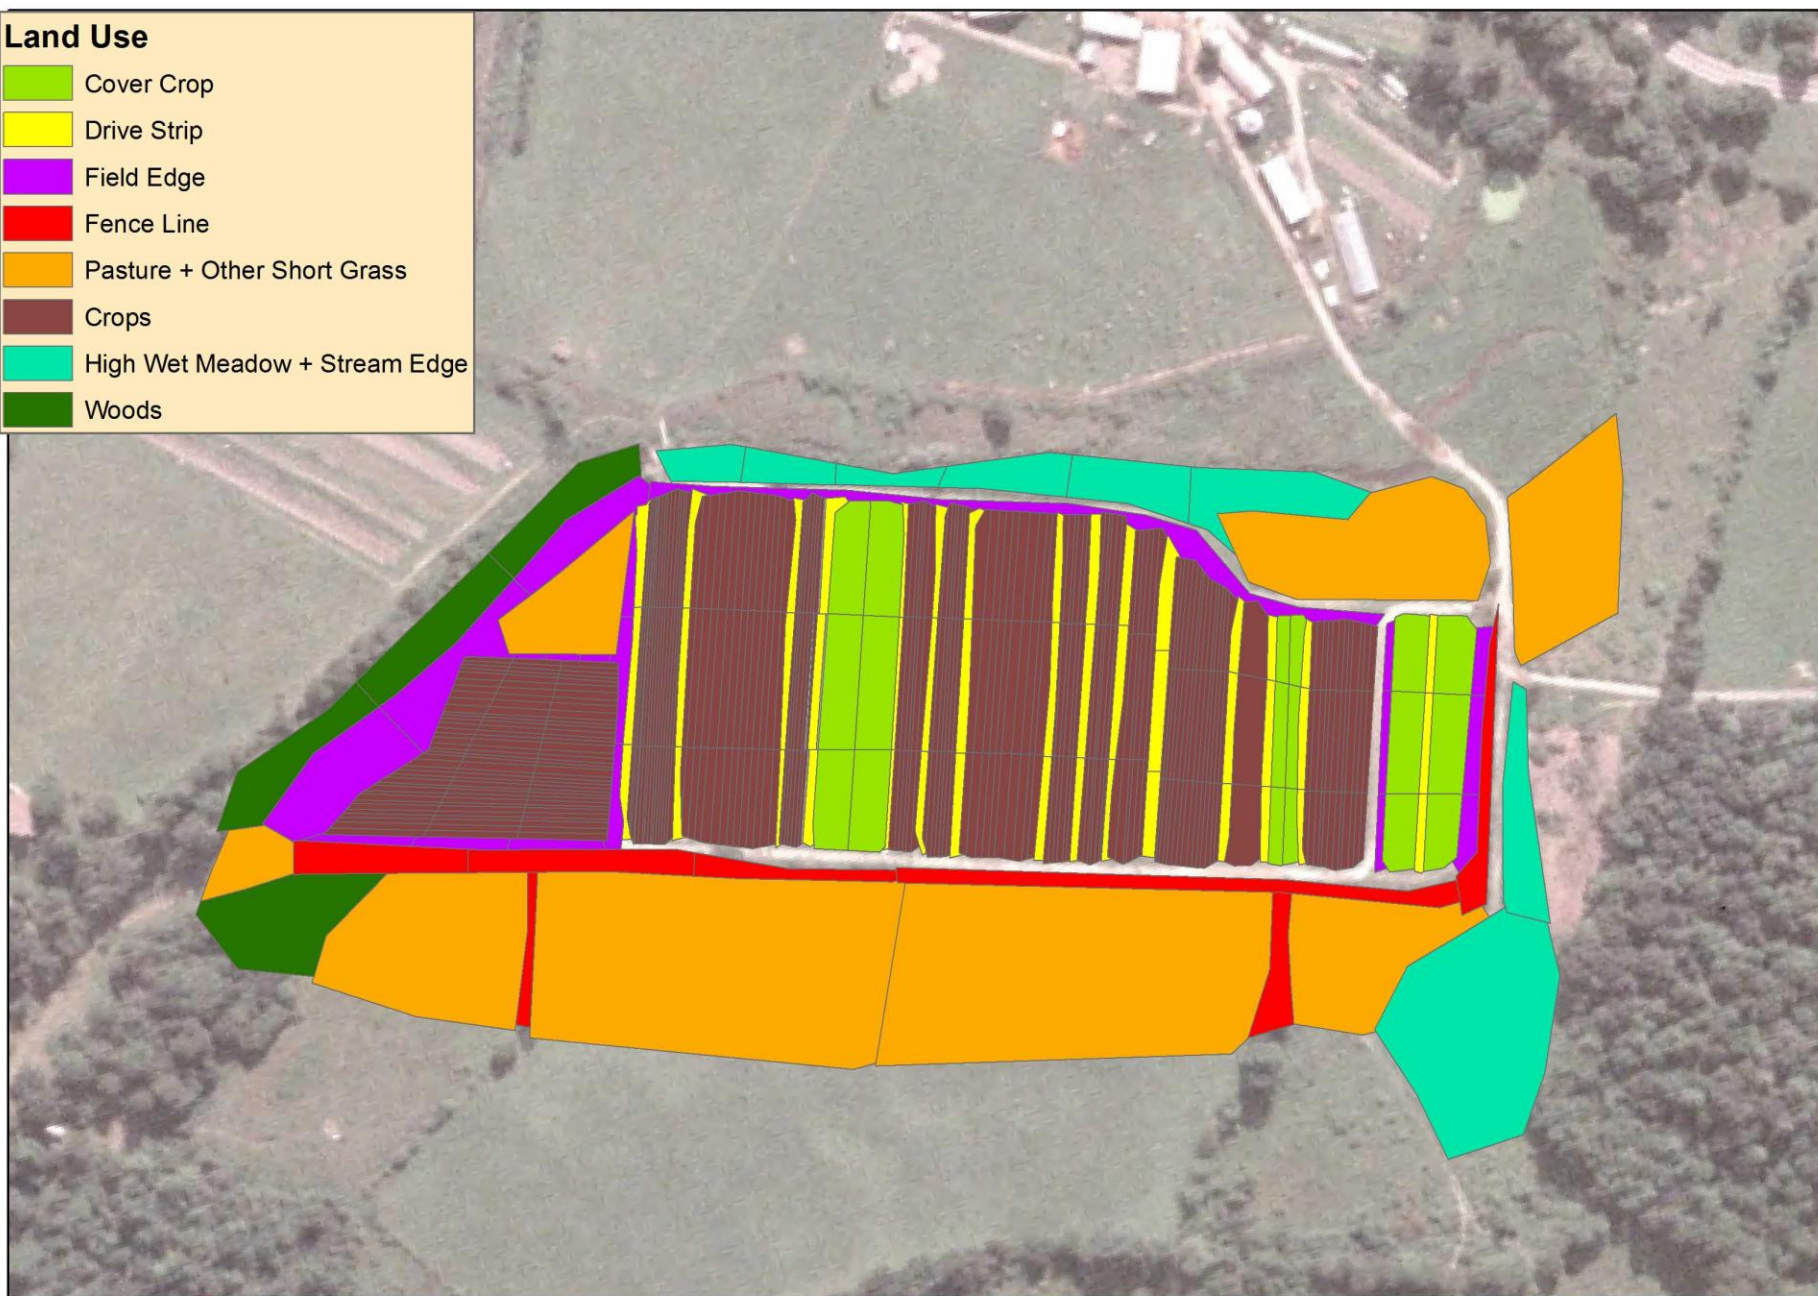

Land Use

- Cover Crop
- Drive Strip
- Field Edge
- Fence Line
- Pasture + Other Short Grass
- Crops
- High Wet Meadow + Stream Edge
- Woods

11 May -14 June

Plant Bugs: Sweep Net Data; Darker = Denser

16 June – 14 July

Plant Bugs: Sweep Net Data; Darker = Denser

23 July – 10 Sept

Plant Bugs: Sweep Net Data; Darker = Denser

22 Sept – 14 Oct

Plant Bugs: Sweep Net Data; Darker = Denser

Colors in this map are not comparable to previous three, but darker still means denser.