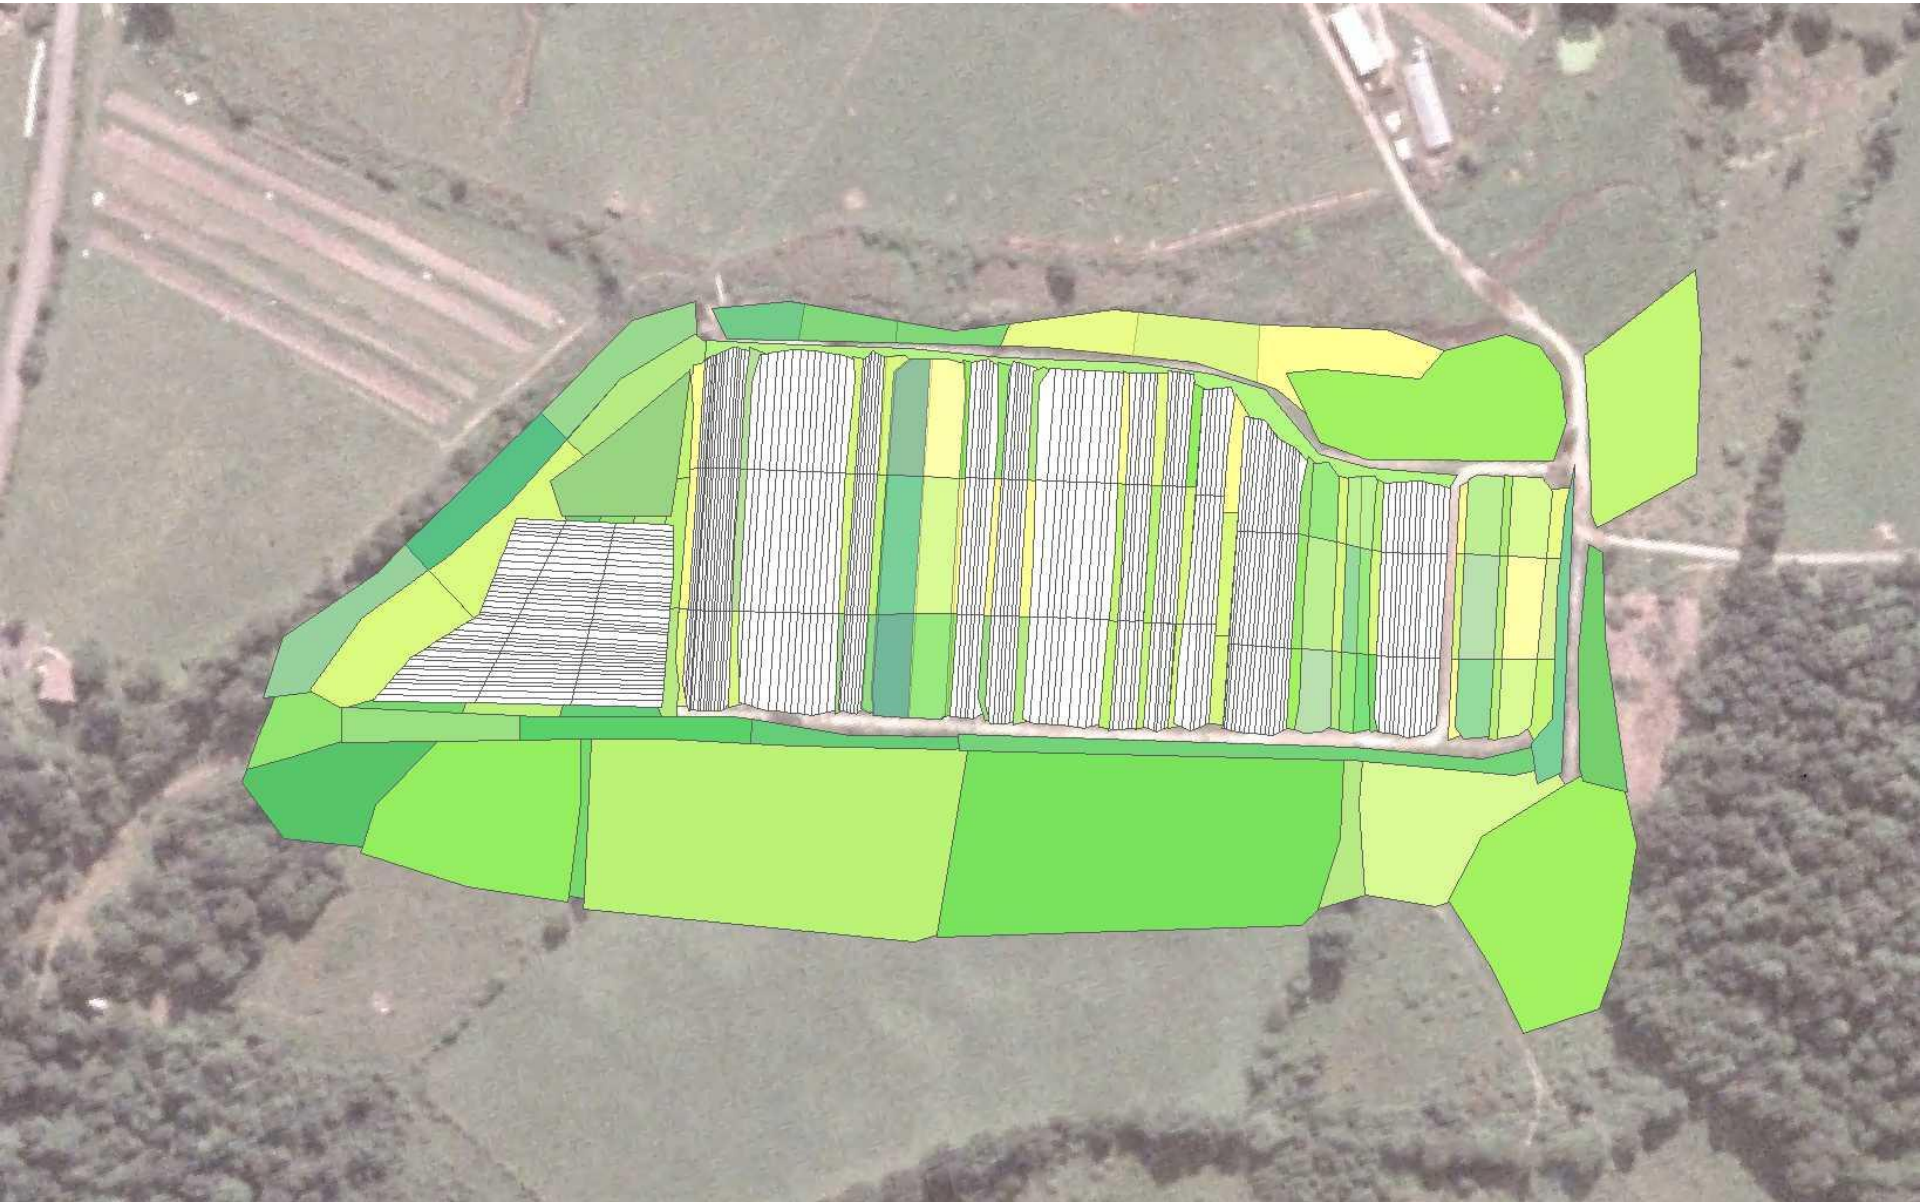

Land Use

- Cover Crop
- Drive Strip
- Field Edge
- Fence Line
- Pasture + Other Short Grass
- Crops
- High Wet Meadow + Stream Edge
- Woods

11 May -14 June

SPIDERS: Sweep Net Data; Darker = Denser

16 June – 14 July

SPIDERS: Sweep Net Data; Darker = Denser

23 July – 10 Sept

SPIDERS: Sweep Net Data; Darker = Denser

22 Sept – 14 Oct

SPIDERS: Sweep Net Data; Darker = Denser

Colors in this map are not comparable to previous three, but darker still means more denser.