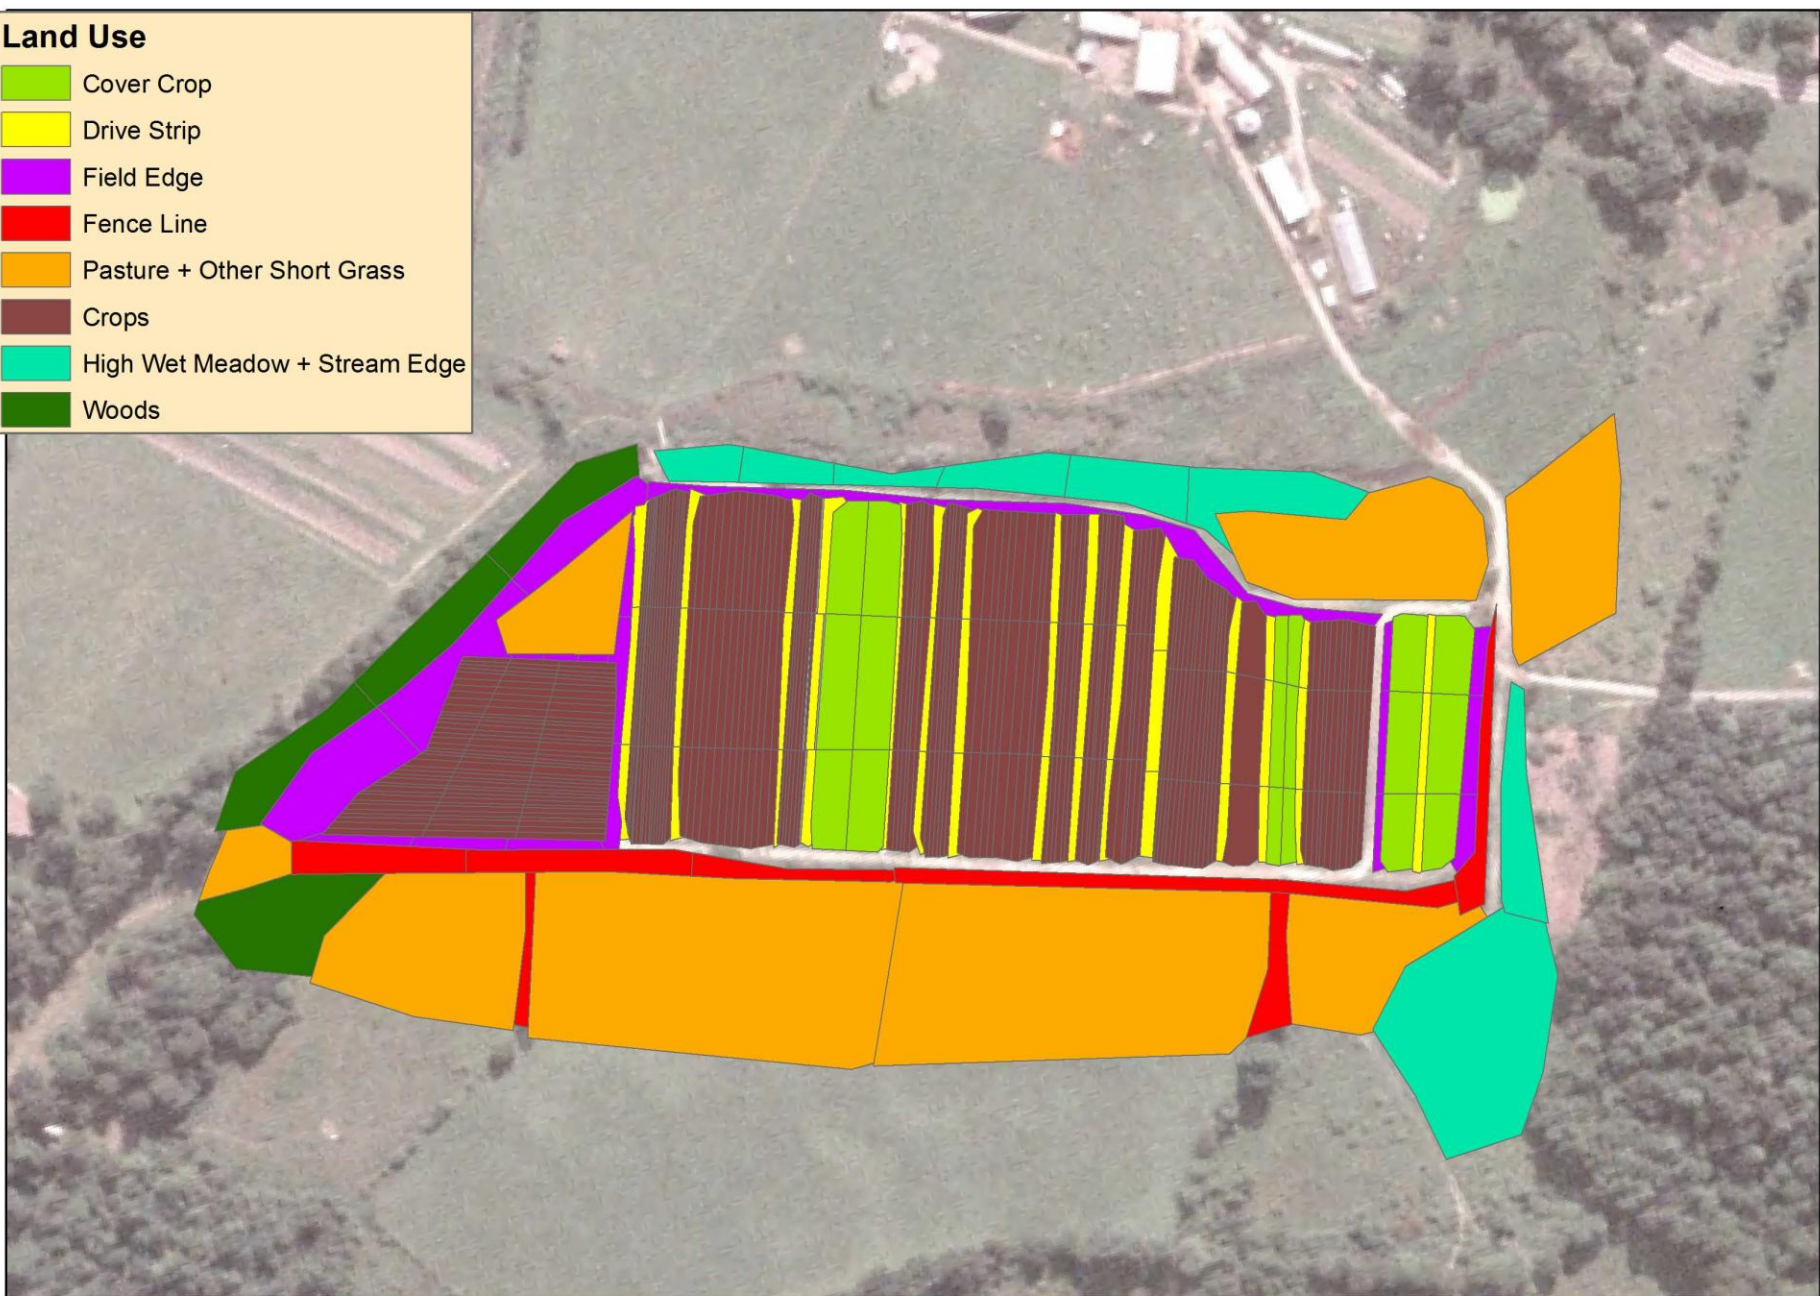

Land Use

- Cover Crop
- Drive Strip
- Field Edge
- Fence Line
- Pasture + Other Short Grass
- Crops
- High Wet Meadow + Stream Edge
- Woods

11 May -14 June

SPIDERS: Sweep Net Data; Darker = Denser

16 June – 14 July

SPIDERS: Sweep Net Data; Darker = Denser

23 July – 10 Sept

SPIDERS: Sweep Net Data; Darker = Denser

22 Sept – 14 Oct

SPIDERS: Sweep Net Data; Darker = Denser

Colors in this map are not comparable to previous three, but darker still means more denser.