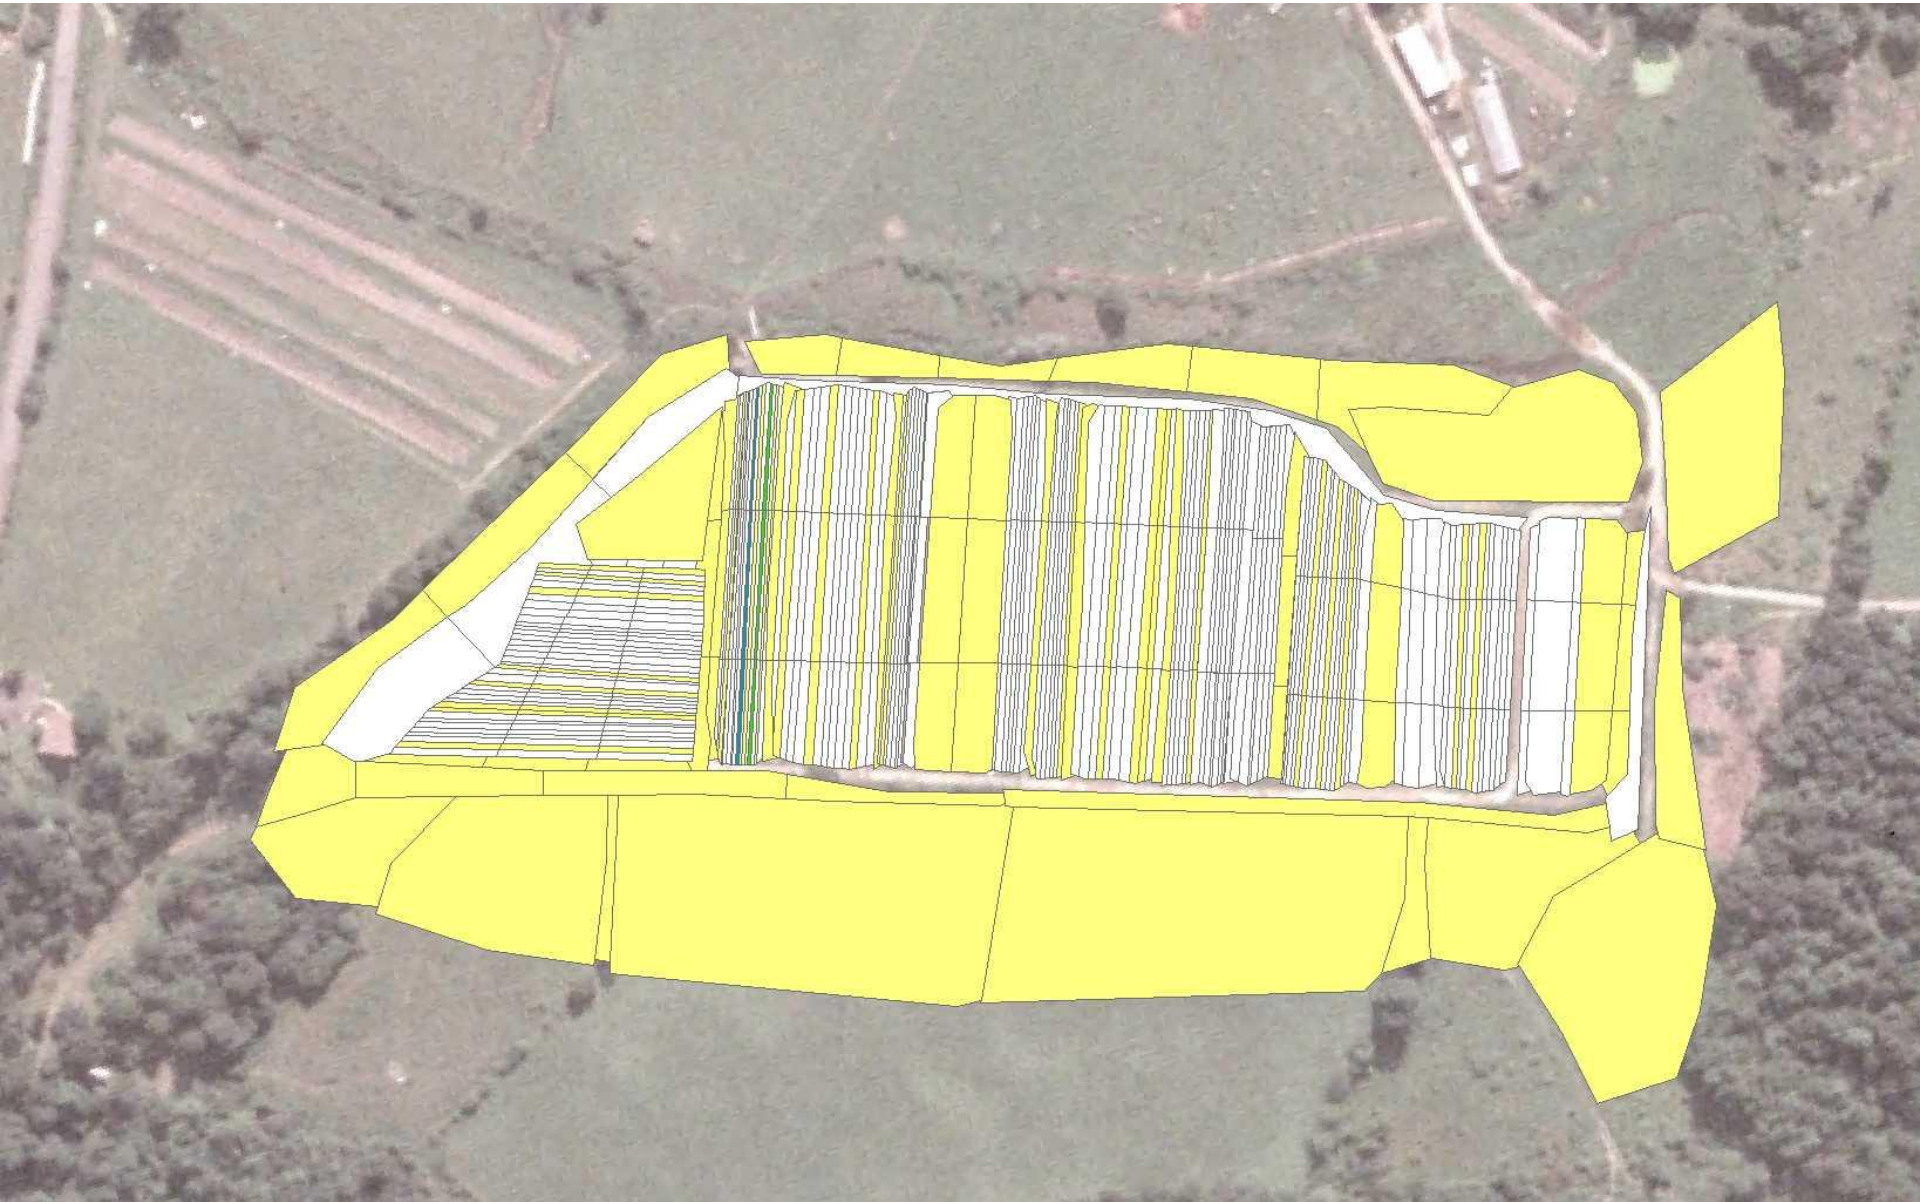

Land Use

- Cover Crop
- Drive Strip
- Field Edge
- Fence Line
- Pasture + Other Short Grass
- Crops
- High Wet Meadow + Stream Edge
- Woods

0 115 230 460 Feet

11 May -14 June

Striped Cuc. Beetles: Sweep Net Data; Darker = Denser

16 June – 14 July

Striped Cuc. Beetles: Sweep Net Data; Darker = Denser

23 July – 10 Sept

Striped Cuc. Beetles: Sweep Net Data; Darker = Denser

22 Sept – 14 Oct

Striped Cuc. Beetles: Sweep Net Data; Darker = Denser

Colors in this map are not comparable to previous three, but darker still means denser.