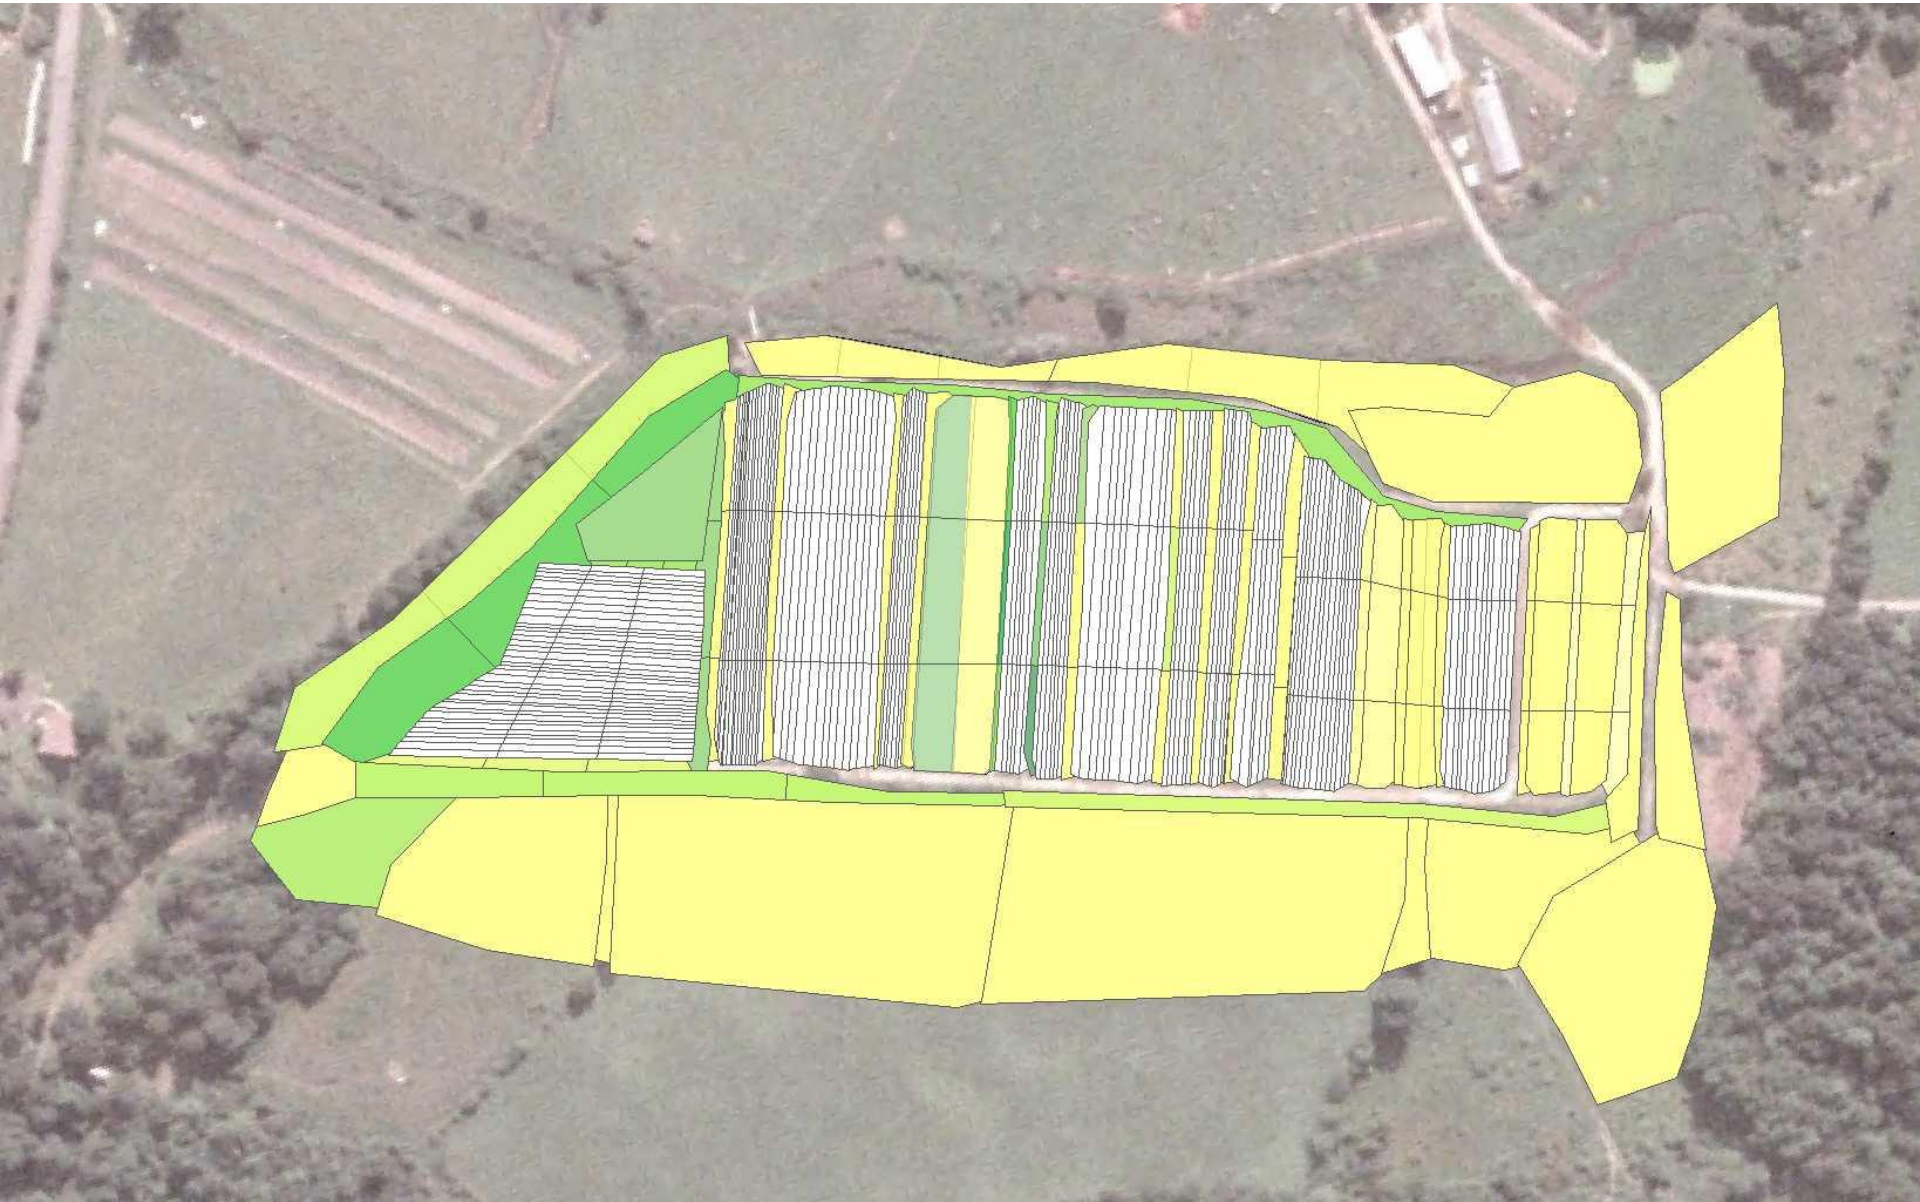

Land Use

- Cover Crop
- Drive Strip
- Field Edge
- Fence Line
- Pasture + Other Short Grass
- Crops
- High Wet Meadow + Stream Edge
- Woods

0 115 230 460 Feet

11 May -14 June

Striped Cuc. Beetles: Sweep Net Data; Darker = Denser

16 June – 14 July

Striped Cuc. Beetles: Sweep Net Data; Darker = Denser

23 July – 10 Sept

Striped Cuc. Beetles: Sweep Net Data; Darker = Denser

22 Sept – 14 Oct

Striped Cuc. Beetles: Sweep Net Data; Darker = Denser

Colors in this map are not comparable to previous three, but darker still means denser.