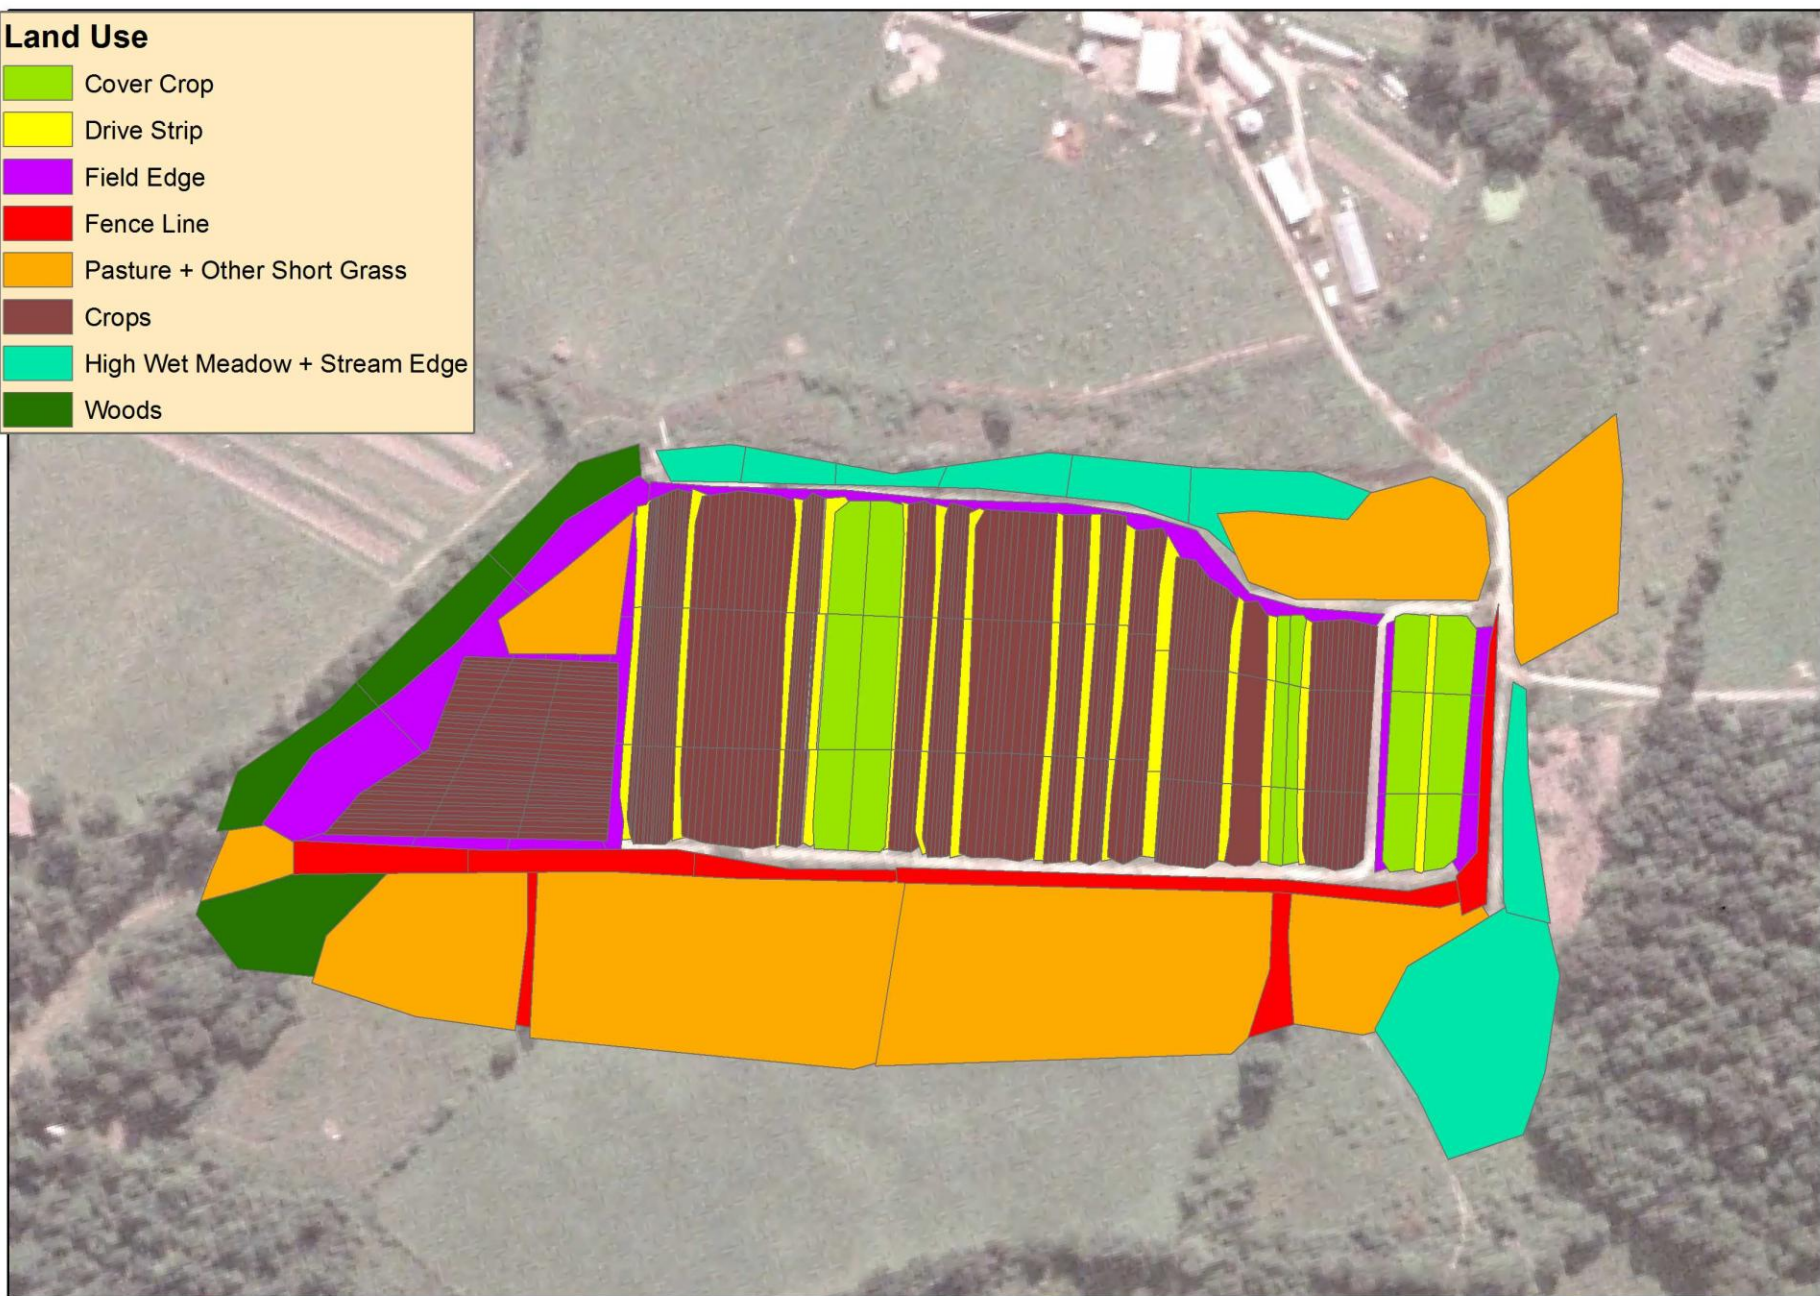

Land Use

- Cover Crop
- Drive Strip
- Field Edge
- Fence Line
- Pasture + Other Short Grass
- Crops
- High Wet Meadow + Stream Edge
- Woods

0 115 230 460 Feet

11 May -14 June

Striped Cuc. Beetles: Sweep Net Data; Darker = Denser

16 June – 14 July

Striped Cuc. Beetles: Sweep Net Data; Darker = Denser

23 July – 10 Sept

Striped Cuc. Beetles: Sweep Net Data; Darker = Denser

22 Sept – 14 Oct

Striped Cuc. Beetles: Sweep Net Data; Darker = Denser

Colors in this map are not comparable to previous three, but darker still means denser.