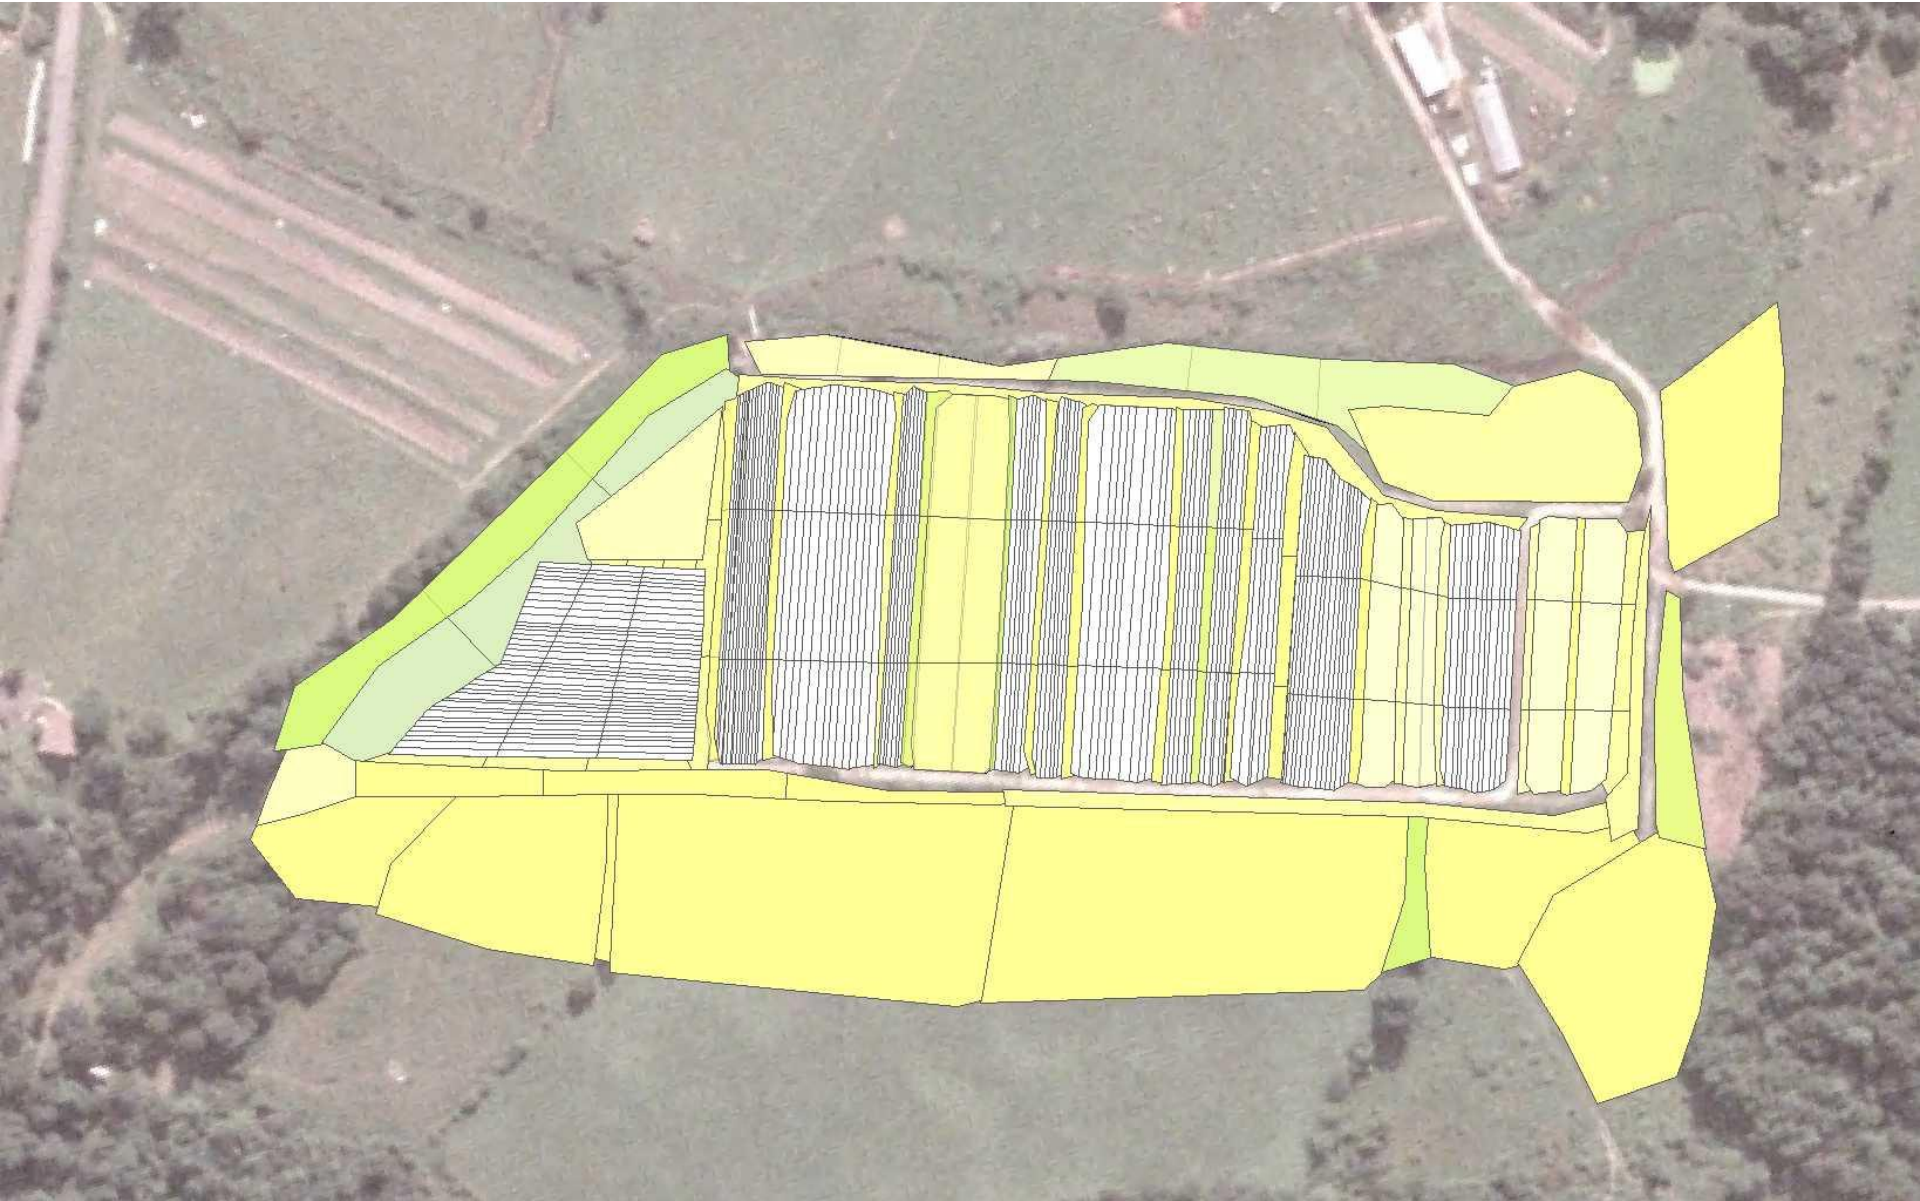

Land Use

- Cover Crop
- Drive Strip
- Field Edge
- Fence Line
- Pasture + Other Short Grass
- Crops
- High Wet Meadow + Stream Edge
- Woods

0 115 230 460 Feet

11 May -14 June

Striped Cuc. Beetles: Sweep Net Data; Darker = Denser

16 June – 14 July

Striped Cuc. Beetles: Sweep Net Data; Darker = Denser

23 July – 10 Sept

Striped Cuc. Beetles: Sweep Net Data; Darker = Denser

22 Sept – 14 Oct

Striped Cuc. Beetles: Sweep Net Data; Darker = Denser

Colors in this map are not comparable to previous three, but darker still means denser.